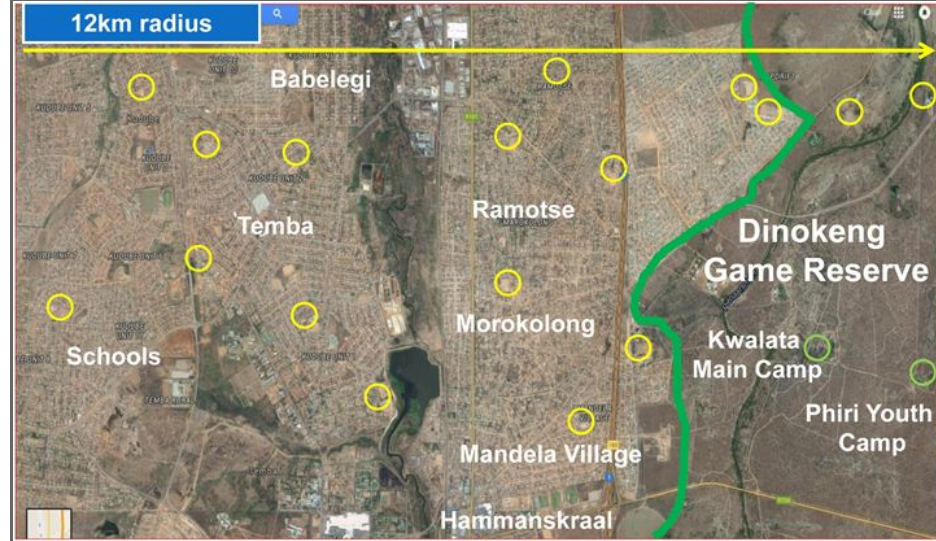

SCHOOLS ATTENDING

In partnership with GDE 1920 grade 6-9 learners (480 per day) will attend the 2022 Kwalata Science Unlimited Expo. Learners from rural and township schools from Hammanskraal, located west of the Dinokeng Game Reserve, are invited. Corporate partners and exhibitor's fees sponsor:

- Bus transport,
- The three day program
- Lunch and
- Venue cost.

The aim is to enhance education, ignite a passion for science and showcase careers and opportunities offered through science and education.

LOCATION ON MAP

Kwalata

ALIVE
AFRICA

COMMUNITY DEVELOPMENT INITIATIVES

"Alive in our Community"